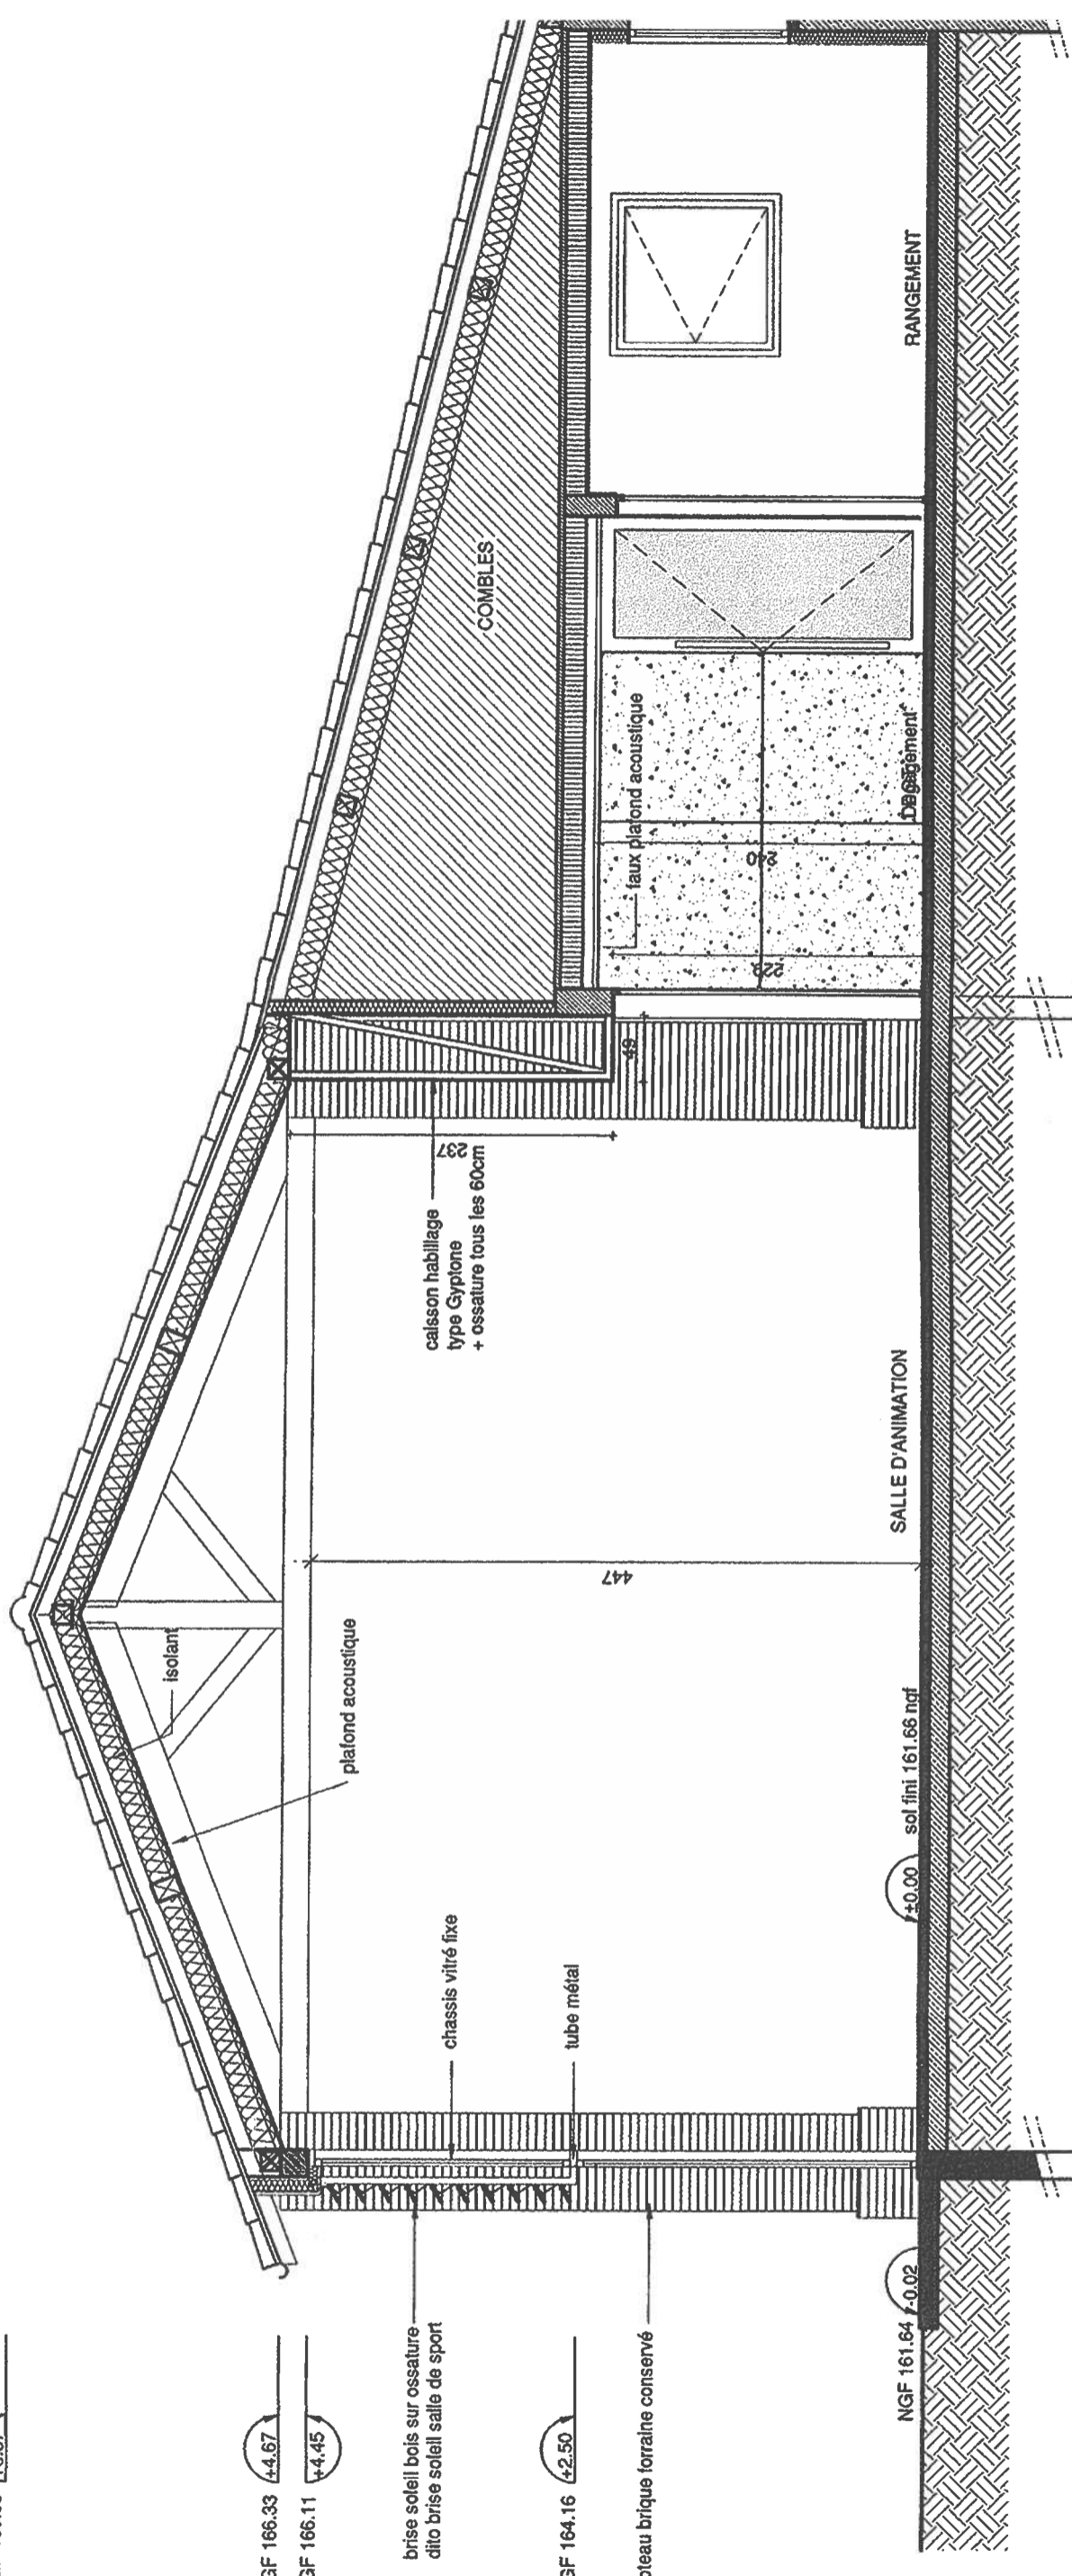

NGF 168.33 (+6.67)

NGF 166.33 (+4.67)
NGF 166.11 (+4.45)

brise soleil bois sur ossature
ditto brise soleil salle de sport

NGF 164.16 (+2.50)

potreau brique forraine conservé

NGF 161.64 (-0.02)

+0.00 sol fini 161.66 ngf

COUPE BB